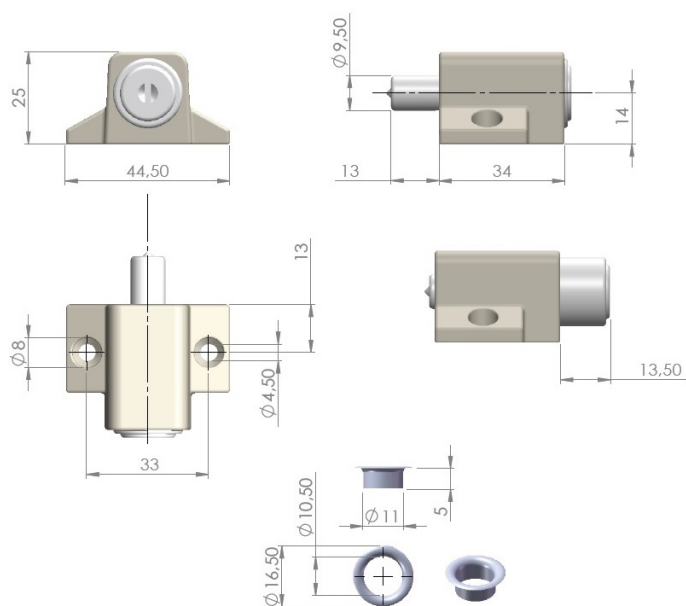

## Description:

Window Push Lock 280,  $\varnothing 19$ , Silver Powder Coated, KA E30, CK SISO, W/Sleeve

## Item number:

14.03.003-0

| Units | Box | Carton | HS Code    | Barcode  |
|-------|-----|--------|------------|--|
| Pcs.  | 12  | 120    | 8301300000 |  |
|       |     |        |            | 5704866034258  |